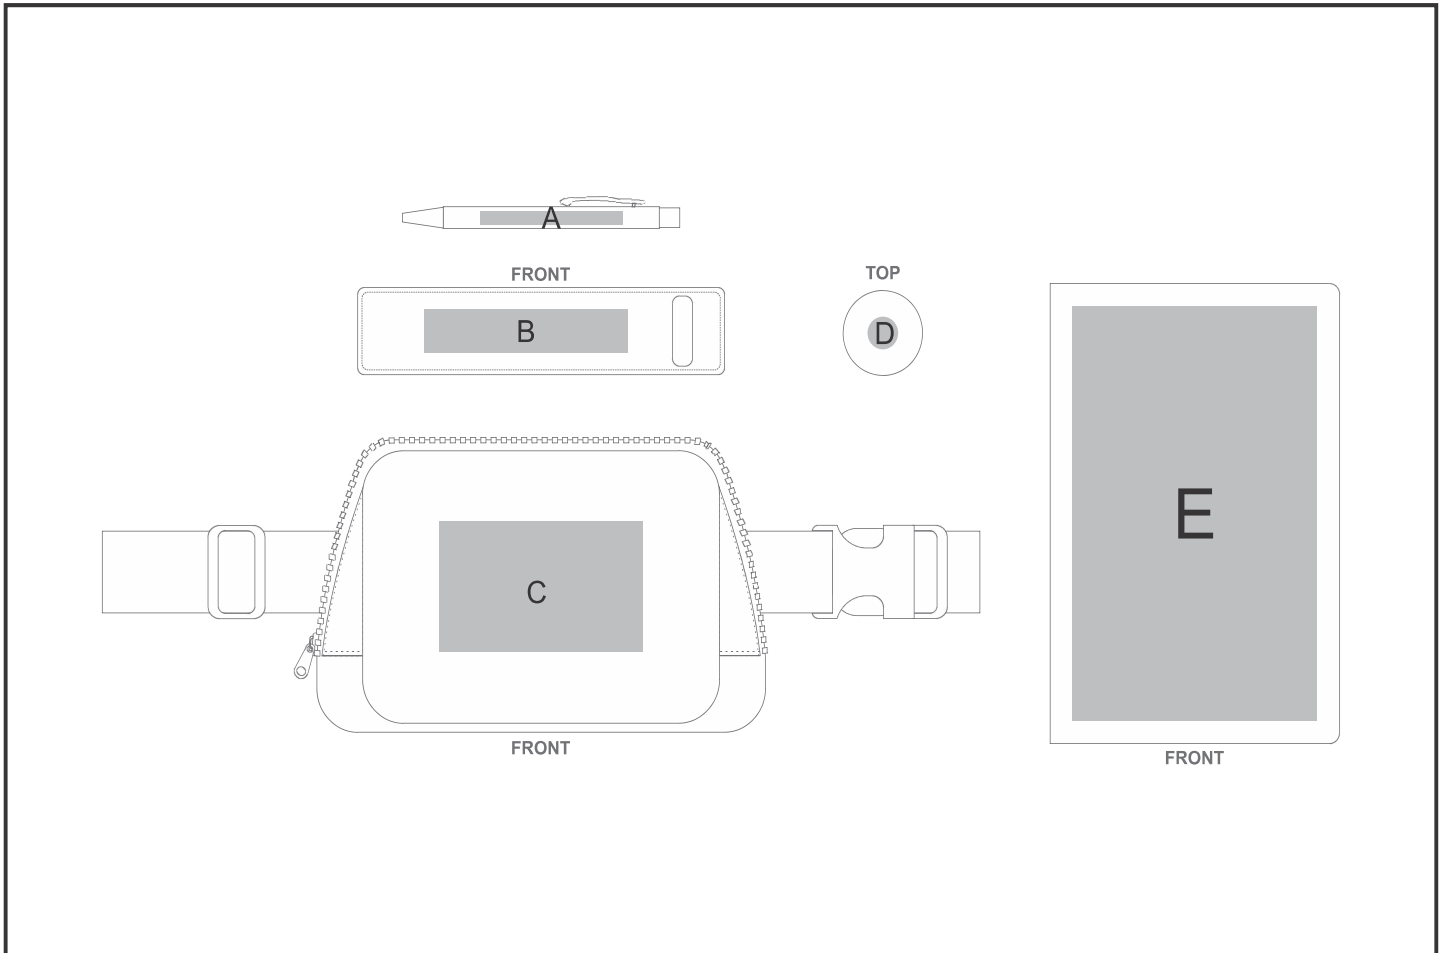

# GH-YT-36-B

Yatta Simple Luxuries Hamper

## Need to know:

- Includes 1-Position Laser Engraving on Pen AND 1-Colour, 1-Position Screen Print on Notebook, Pen Pouch & Bag AND 1-Colour, 1-Position Pad Print on Lipbalm

- **Laser Colour:** POS A - Light grey

## Branding Options:

Position	Branding Method (Branding Code)	No. of Colours	Dimension
A	Laser Engraving (LA)	N/A	70mm wide x 6mm high
B	Screen Print (SC)	1 Colour	100mm wide x 20mm high
C	Screen Print (SA)	1 Colour	110mm wide x 60mm high
C	Digital Direct Transfer (DDT-D)	Full Colour	110mm wide x 60mm high
D	Pad Printing (PB)	4 Colours	15mm wide x 15mm high

E	Digital Direct Transfer (DDT-D)	Full Colour	105mm wide x 74mm high
E	Screen Print (SB)	1 Colour	110mm wide x 170mm high
E	Debossing (BOS-1)	N/A	120mm wide x 190mm high
E	Digital Direct Transfer (DDT-A)	Full Colour	105mm wide x 148mm high
E	Digital Direct Transfer (DDT-B)	Full Colour	110mm wide x 190mm high